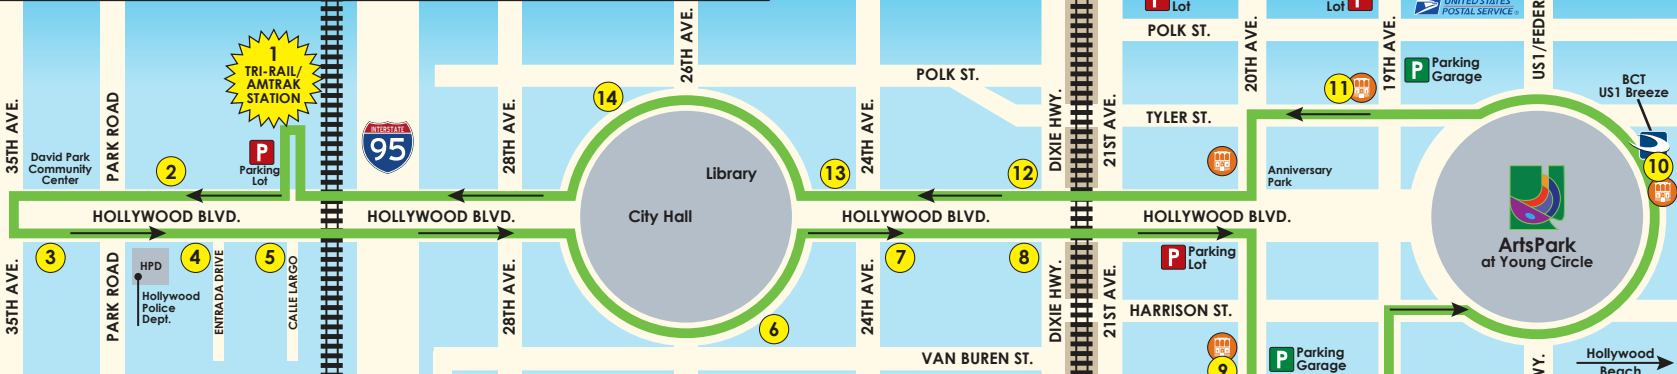

TRAIN TO TROLLE

DOWNTOWN HOLLYWOOD SHUTTLE SERVICE

- SHUTTLE STOPS** Hours: Mon-Thurs. 7am - 7pm; Fri. 7am - 9:15pm; Sat. 10am - 9:15pm; Sun. 10am - 7pm
- | | |
|--|---|
| 1. TRI-RAIL/AMTRAK STATION - Hollywood Blvd west of I-95 | 8. Dixie Highway & Hollywood Blvd (South Side) |
| 2. Park Road & Hollywood Blvd (North Side) | 9. 20th Avenue & Van Buren Street (West Side) |
| 3. 35th Avenue & Hollywood Blvd (South Side) | 10. Young Circle (East Side) |
| 4. Entrada Drive & Hollywood Blvd (South Side) | 11. 19th Avenue & Tyler Street (North Side) |
| 5. Calle Largo & Hollywood Blvd (South Side) | 12. Dixie Highway & Hollywood Blvd (North Side) |
| 6. 26th Avenue & Hollywood Blvd (South Side) | 13. 24th Avenue & Hollywood Blvd (North Side) |
| 7. 24th Avenue & Hollywood Blvd (South Side) | 14. 26th Avenue & Hollywood Blvd (North Side) |